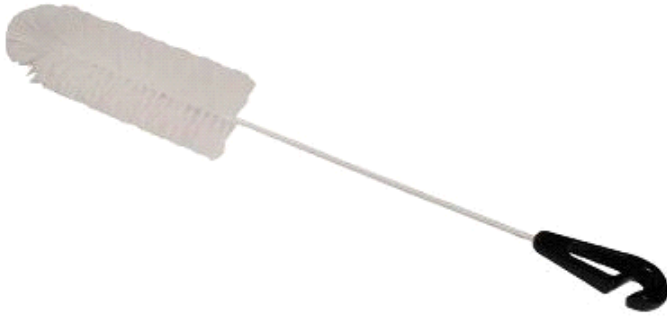

Green-Tex® Bottle Cleaner Brush, Ø6,5x35cm

SKU: 10490

Bottle Cleaner Brush for 1 ltr. bottles

Specifications

Category	Pipe Brushes / Bottle cleaners
BrandSymbol	Green-Tex®
Environment	 KAN GENBRUGES RECYCLABLE
Measure	Ø65 x 350 mm
Brush Hardness	Stiff
Gross weight (kg)	0.1
Net weight (kg)	0.1
Commodity Number	96039091