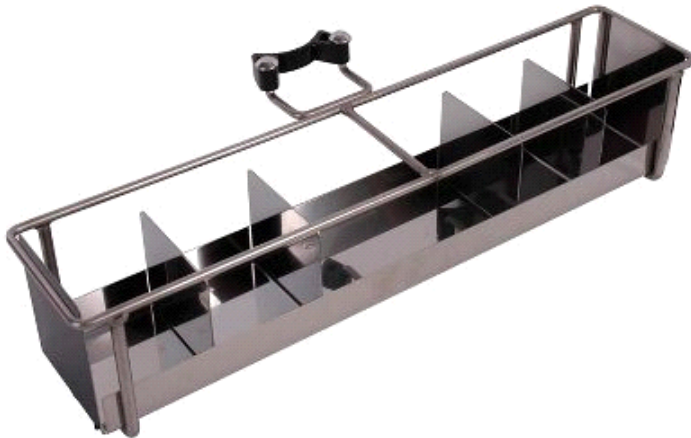

Bottle mount for Dan-Mop® trolley 5x1 l + 1x0.75 l

SKU: 11344

Specifications

Category	Cleaning trolleys
BrandSymbol	Dan-Mop®
Environment	 KAN GENBRUGES RECYCLABLE
Material	Metal
Measure	50x16x14
Gross weight (kg)	1.5
Net weight (kg)	1.5
Commodity Number	83023000