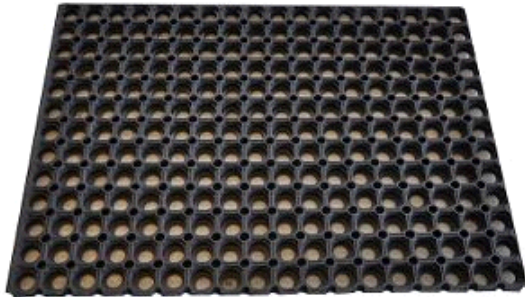

## Multi-Tex® ring mat, 150 x 100 x 2,3 cm

SKU: 2768

Traditional workplace mat in durable natural rubber. Relieves sore legs and back when standing still. Suitable for entrances. A robust mat for outdoor use in areas with very high traffic. Can withstand extreme weather conditions.

## Specifications

Category	Mats
BrandSymbol	<b>Multi-Tex®</b>
Colour	■ Black
Material	Natural rubber
Anvendes	Outdoor, Indoor
Traffic (daily passage)	High (Over 1500)
Net weight (kg)	17
Commodity Number	5705003000